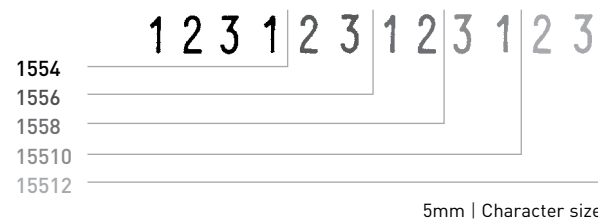

CLASSIC

1534 - 151810 + NUMBERS

Packaging

Standard version:
4, 6, 8, 10 and 12 bands.
You may customise your
numberer with letter bands
(A-M and N-Z) and/or with
special bands (letters,
numbers or symbols
as required)

123 123 123 1

15154
15156
15158
151510

15mm | Character size

123 123 12 12

15184
15186
15188
151810

18mm | Character size

Bands include the following numbers and symbols:

Model	Character size (mm)	Number of bands			
		1	2	3	4
1534	3	0-9	0-9	0-9	0-9
1544	4	N°	/	Kg	,
1554	5	€	-	%	F
1574	7	#	.	/	¢
1594	9	$			
15124	12				

Model	Character size (mm)	Number of bands			
		1	2	3	4
15154	15	0-9	0-9	0-9	0-9
15184	18	N°	3/4	1/4	F
		St.	-	1/2	/

Model	Character size (mm)	Number of bands					
		1	2	3	4	5	6
1536	3	0-9	0-9	0-9	0-9	0-9	0-9
1546	4	N°	/	/	,	1/4	Kg
1556	5	€	-	-	F	1/2	%
1576	7	#	.	X	¢	3/4	/
1596	9	$					
15126	12						

Model	Character size (mm)	Number of bands					
		1	2	3	4	5	6
15156	15	0-9	0-9	0-9	0-9	0-9	0-9
15186	18	N°	/	X	F	3/4	1/4
		St.	.	,	/	-	1/2

Model	Character size (mm)	Number of bands					
		1	2-4	5	6	7	8
1538	3	0-9	0-9	0-9	0-9	0-9	0-9
1548	4	N°	/	/	,	1/4	Kg
1558	5	€	-	-	F	1/2	%
1578	7	#	.	X	¢	3/4	/
1598	9	$					
15128	12						

Model	Character size (mm)	Number of bands					
		1	2-4	5	6	7	8
15158	15	0-9	0-9	0-9	0-9	0-9	0-9
15188	18	N°	/	X	F	3/4	1/4
		St.	.	,	/	-	1/2

Model	Character size (mm)	Number of bands			
		1-7	8	9	10
15310	3		0-9	0-9	0-9
15410	4	,	/	/	/
15510	5	F	-	-	-
15710	7	¢	.	.	.
15910	9				

Model	Character size (mm)	Number of bands					
		1	2-6	7	8	9	10
151510	15	0-9	0-9	0-9	0-9	0-9	0-9
151810	18	N°	/	X	F	3/4	1/4
		St.	.	,	/	-	1/2

Model	Character size (mm)	Number of bands			
		1-9	10	11	12
15312	3	0-9	0-9	0-9	0-9
15412	4	/	,	/	/
15512	5	-	F	-	-
15712	7	.	¢	.	.
15912	9				

Model	Character size (mm)	Number of bands
15514	5	1-14
		0-9
		/
		-
		.

Model	Character size (mm)	Number of bands
15320	3	1-20
		0-9
		/
		-
		.