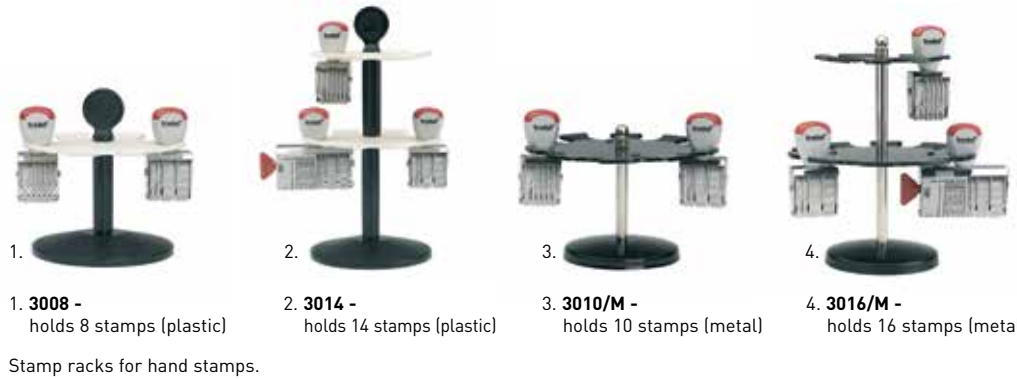

TRODAT SPECIAL ACCESSORIES

Important accessories to complete your Trodat product range.

STAMP RACKS

1. **3008** - holds 8 stamps (plastic)
2. **3014** - holds 14 stamps (plastic)
3. **3010/M** - holds 10 stamps (metal)
4. **3016/M** - holds 16 stamps (metal)

Stamp racks for hand stamps.

Packaging