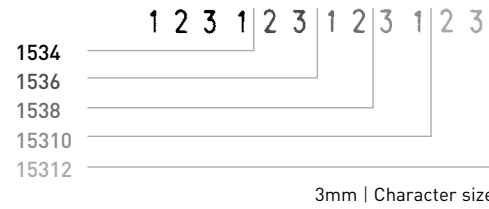

CLASSIC

1534 - 151810 + NUMBERS

Packaging

Standard version:
4, 6, 8, 10 and 12 bands.
You may customise your
numberer with letter bands
(A-M and N-Z) and/or with
special bands (letters,
numbers or symbols
as required)

123 123 123 1

15154
15156
15158
151510

15mm | Character size

123 123 12 12

15184
15186
15188
151810

18mm | Character size

Bands include the following numbers and symbols:

Model	Character size (mm)	Number of bands			
		1	2	3	4
1534	3	0-9	0-9	0-9	0-9
1544	4	N°	/	Kg	,
1554	5	€	-	%	F
1574	7	#	.	/	¢
1594	9	$			
15124	12				

Model	Character size (mm)	Number of bands			
		1	2	3	4
15154	15	0-9	0-9	0-9	0-9
15184	18	N°	3/4	1/4	F
		St.	-	1/2	/

Model	Character size (mm)	Number of bands					
		1	2	3	4	5	6
1536	3	0-9	0-9	0-9	0-9	0-9	0-9
1546	4	N°	/	/	,	1/4	Kg
1556	5	€	-	-	F	1/2	%
1576	7	#	.	X	¢	3/4	/
1596	9	$					
15126	12						

Model	Character size (mm)	Number of bands					
		1	2	3	4	5	6
15156	15	0-9	0-9	0-9	0-9	0-9	0-9
15186	18	N°	/	X	F	3/4	1/4
		St.	.	,	/	-	1/2

Model	Character size (mm)	Number of bands					
		1	2-4	5	6	7	8
1538	3	0-9	0-9	0-9	0-9	0-9	0-9
1548	4	N°	/	/	,	1/4	Kg
1558	5	€	-	-	F	1/2	%
1578	7	#	.	X	¢	3/4	/
1598	9	$					
15128	12						

Model	Character size (mm)	Number of bands					
		1	2-4	5	6	7	8
15158	15	0-9	0-9	0-9	0-9	0-9	0-9
15188	18	N°	/	X	F	3/4	1/4
		St.	.	,	/	-	1/2

Model	Character size (mm)	Number of bands			
		1-7	8	9	10
15310	3		0-9	0-9	0-9
15410	4	,	/	/	/
15510	5	F	-	-	-
15710	7	¢	.	.	.
15910	9				

Model	Character size (mm)	Number of bands					
		1	2-6	7	8	9	10
151510	15	0-9	0-9	0-9	0-9	0-9	0-9
151810	18	N°	/	X	F	3/4	1/4
		St.	.	,	/	-	1/2

Model	Character size (mm)	Number of bands			
		1-9	10	11	12
15312	3	0-9	0-9	0-9	0-9
15412	4	/	,	/	/
15512	5	-	F	-	-
15712	7	.	¢	.	.
15912	9				

Model	Character size (mm)	Number of bands
15514	5	1-14
		0-9
		/
		-
		.

Model	Character size (mm)	Number of bands
15320	3	1-20
		0-9
		/
		-
		.