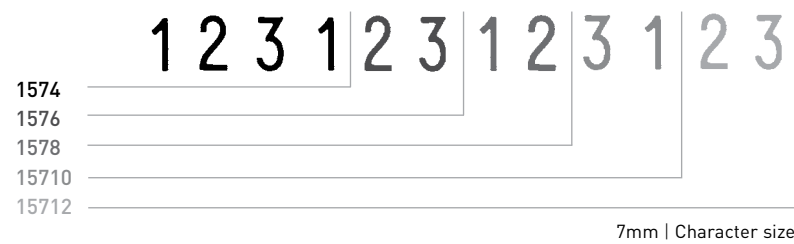

CLASSIC

1534 - 151810 + NUMBERS

Packaging

Standard version:
4, 6, 8, 10 and 12 bands.
You may customise your
numberer with letter bands
(A-M and N-Z) and/or with
special bands (letters,
numbers or symbols
as required)