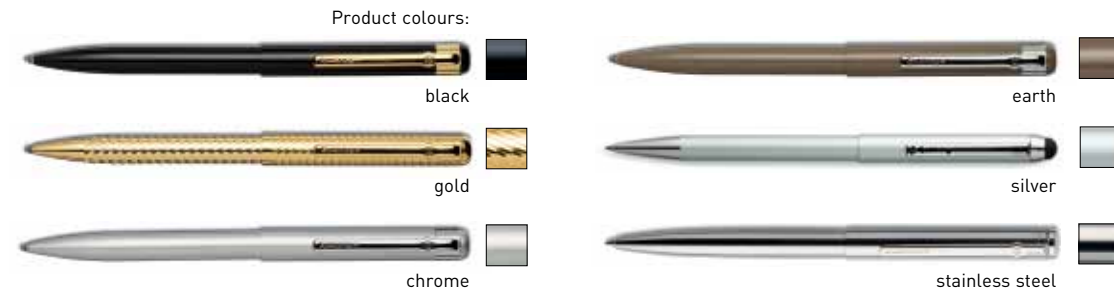

TYPOMATIC

9411 TYPO

ROBERT NORMAN
EXPORT MANAGER
VIENNA - AUSTRIA

38mm x 14mm | Max. text plate size
For up to 3 lines of text
1 letter set 6003 (character size 3mm)

Product colour

Ink cartridge
6/9411

Packaging

9412 TYPO

ROBERT NORMAN
EXPORT MANAGER
A-4600 WELS AUSTRIA
07242 / 239 - 0

47mm x 18mm | Max. text plate size
For up to 4 lines of text
1 letter set 6003 (character size 3mm)
1 letter set 6004 (character size 4mm)

Product colour

Ink cartridge
6/9412

Packaging

9440 TYPO

ROBERT NORMAN
EXPORT MANAGER
LINZER STRASSE 156
A-4600 WELS
AUSTRIA
07242 / 239 - 0
07242 / 239 - 916
WWW.TRODAT.NET

40mm x 40mm | Max. text plate size
For up to 8 lines of text
1 letter set 6003 (character size 3mm)

Product colour

Ink cartridge
6/9440

Packaging

TRODAT GOLDRING

The combination of high-quality writing instrument and functional stamp allows many applications; it also makes this product a perfect gift. Select materials, mechanisms and finishing techniques are used to meet highest quality standards.

- + timeless
- + precise
- + reliable