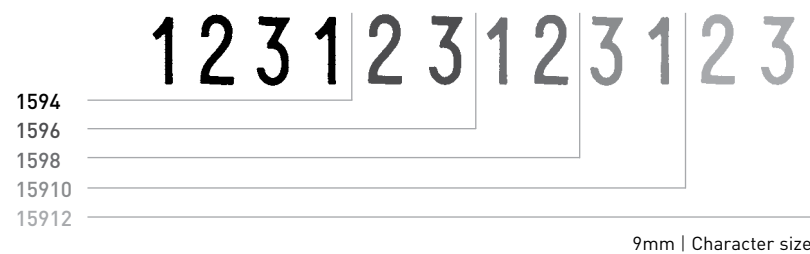

CLASSIC

1534 - 151810 + NUMBERS

Packaging

Standard version:
4, 6, 8, 10 and 12 bands.
You may customise your
numberer with letter bands
(A-M and N-Z) and/or with
special bands (letters,
numbers or symbols
as required)