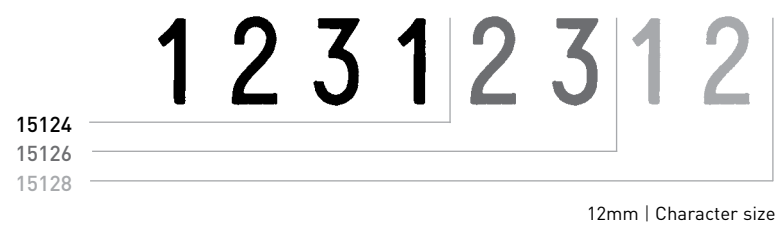

CLASSIC

1534 - 151810 + NUMBERS

Packaging

Standard version:
4, 6, 8, 10 and 12 bands.
You may customise your
numberer with letter bands
(A-M and N-Z) and/or with
special bands (letters,
numbers or symbols
as required)