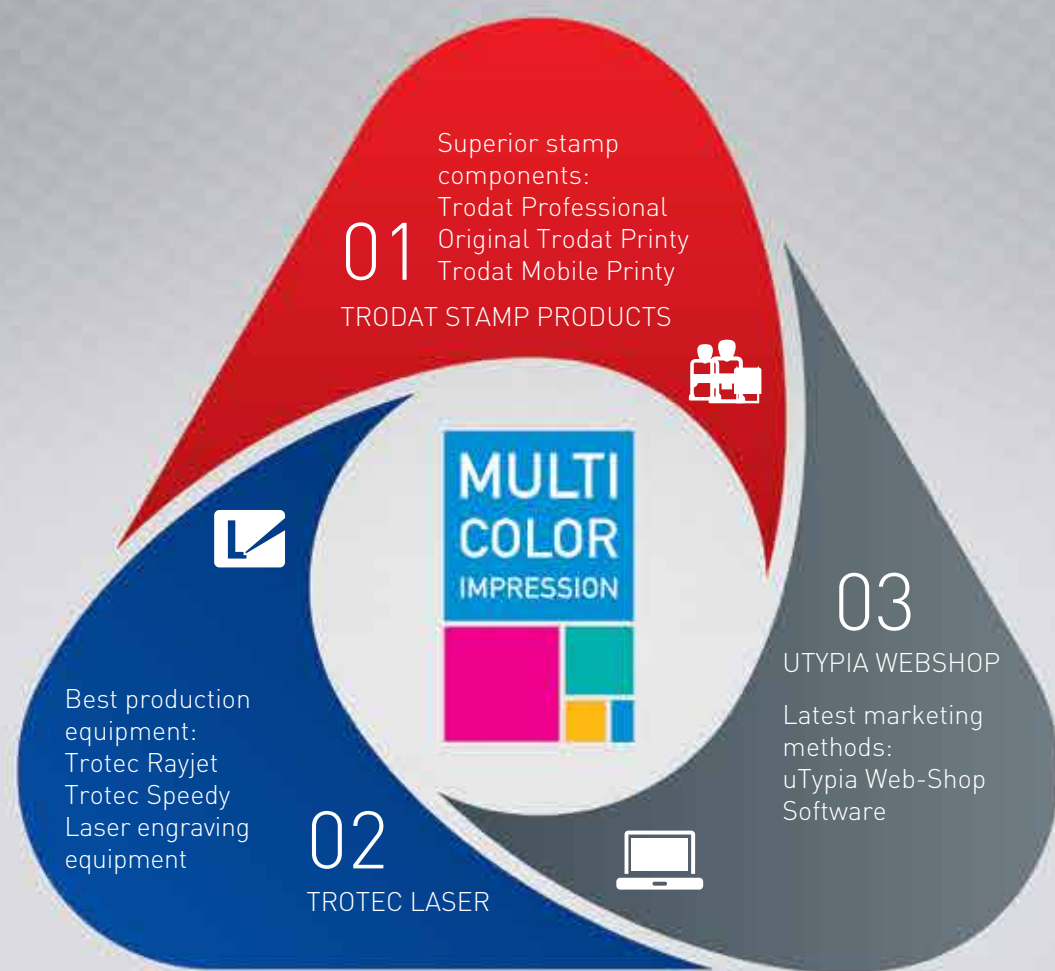

THE TRODAT ADDED VALUE PRINCIPLE

The great desire to do things better is the driving force behind our constant search for innovation. Helping our partners to become market leaders is the objective of every division of the Trodat Group. Original Trodat products simply give our customer more.

AND: MORE REASONS TO BE HAPPY!

This is because the new Trodat added value system rewards loyalty and makes Trodat partners more attractive for stamp purchasers. Each of the individual system modules already enjoys a significant market position in their own right. However, their unique added value only truly reveals itself in their combined use. The Trodat added value system is more than the sum of its parts.

Combining these products and services generates unique Trodat customer benefits. Enthusiastic customers are the best basis for sales success. This makes the stamp business fun.

STAMPS LASER WEBSHOP
THE TRODAT ADDED VALUE PRINCIPLE

TRODAT STAMP PRODUCTS CLEARLY SUPERIOR

Modern design, exceptional functionality and the best materials make each Trodat stamp an original. The Trodat Professional – climate-neutral. As standard; the office stamp for frequent and precise application. The new Trodat Printy 4.0 – climate-neutral. As standard; smaller, simpler and constructed from a high percentage of recycled plastic. And the Trodat Mobile Printy – the cleanest pocket stamp there has ever been, with its ingenious single-handed operation. At the same time, you as a specialist stamp dealer, are able to meet your customers' exact wishes in terms of individuality and differentiation. This is because the Multi Color Impression allows you to make each Trodat stamp an exclusive, personalised colour stamp.